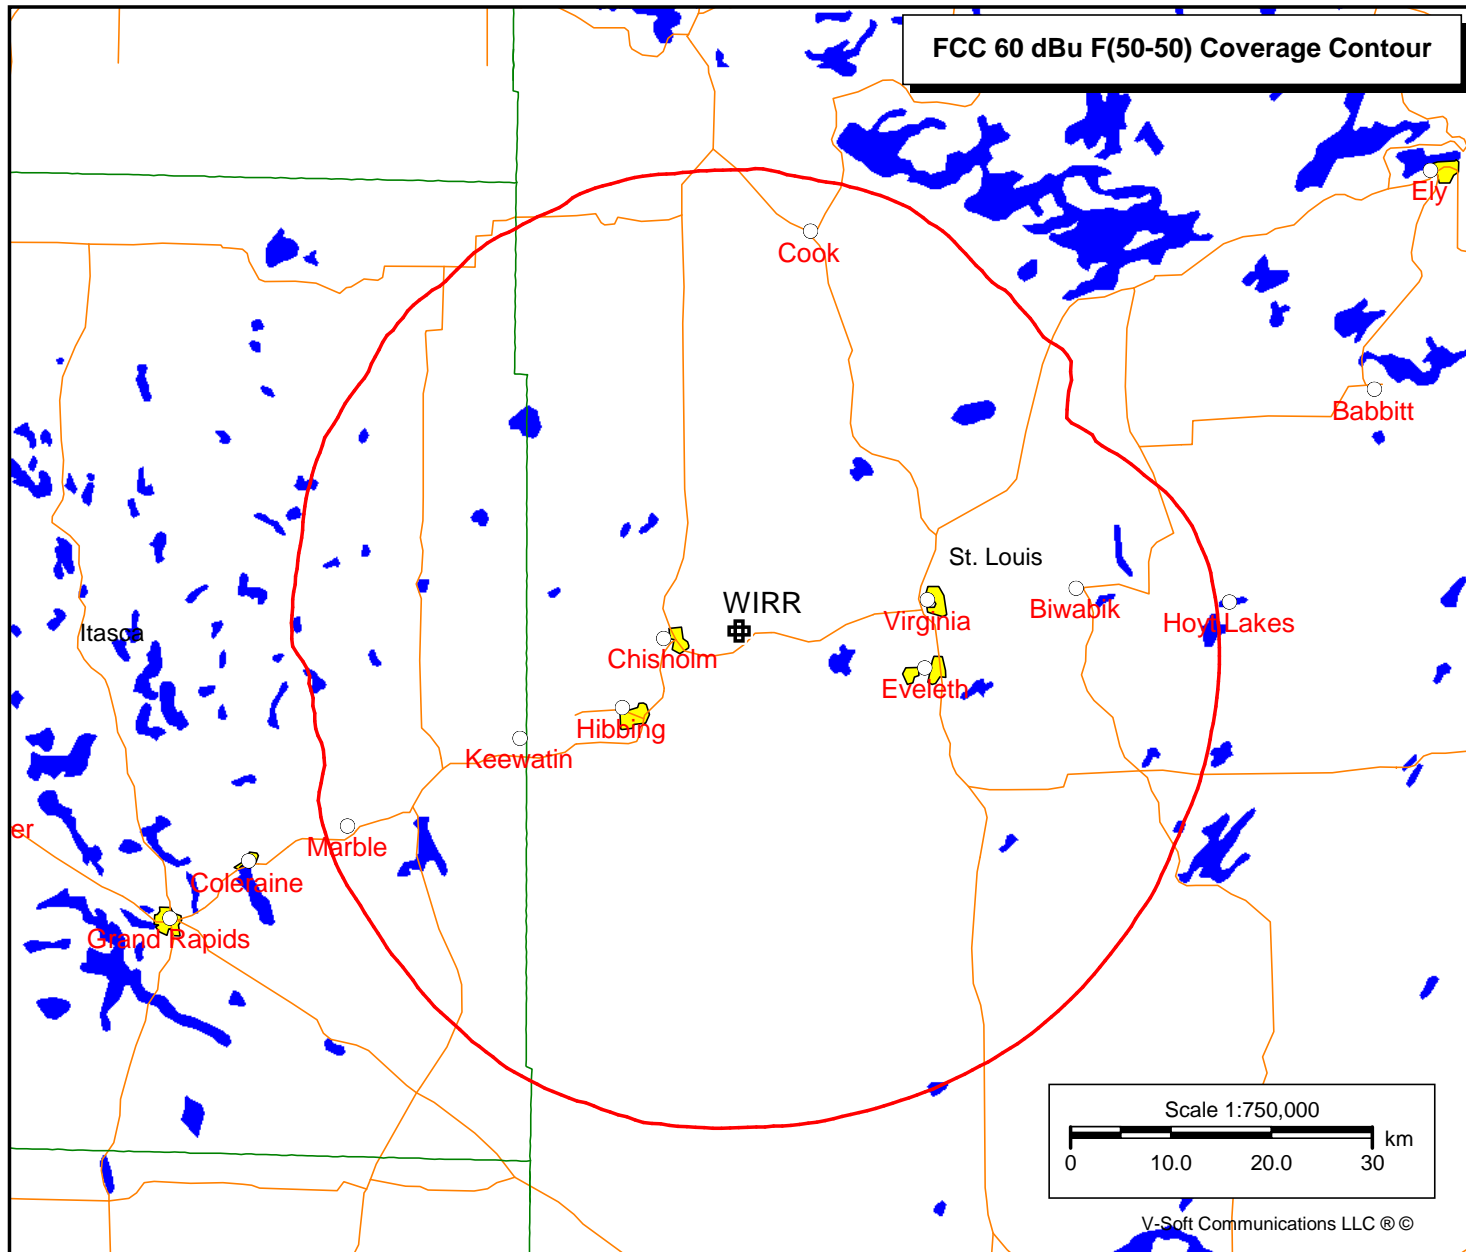

WIRR

BLED19850827KC
Latitude: 47-29-46 N
Longitude: 092-47-05 W
ERP: 21.00 kW
Channel: 215
Frequency: 90.9 MHz
AMSL Height: 615.0 m
Elevation: 473.0 m
Horiz. Pattern: Omni
Vert. Pattern: No

FCC 60 dBu F(50-50) Coverage Contour