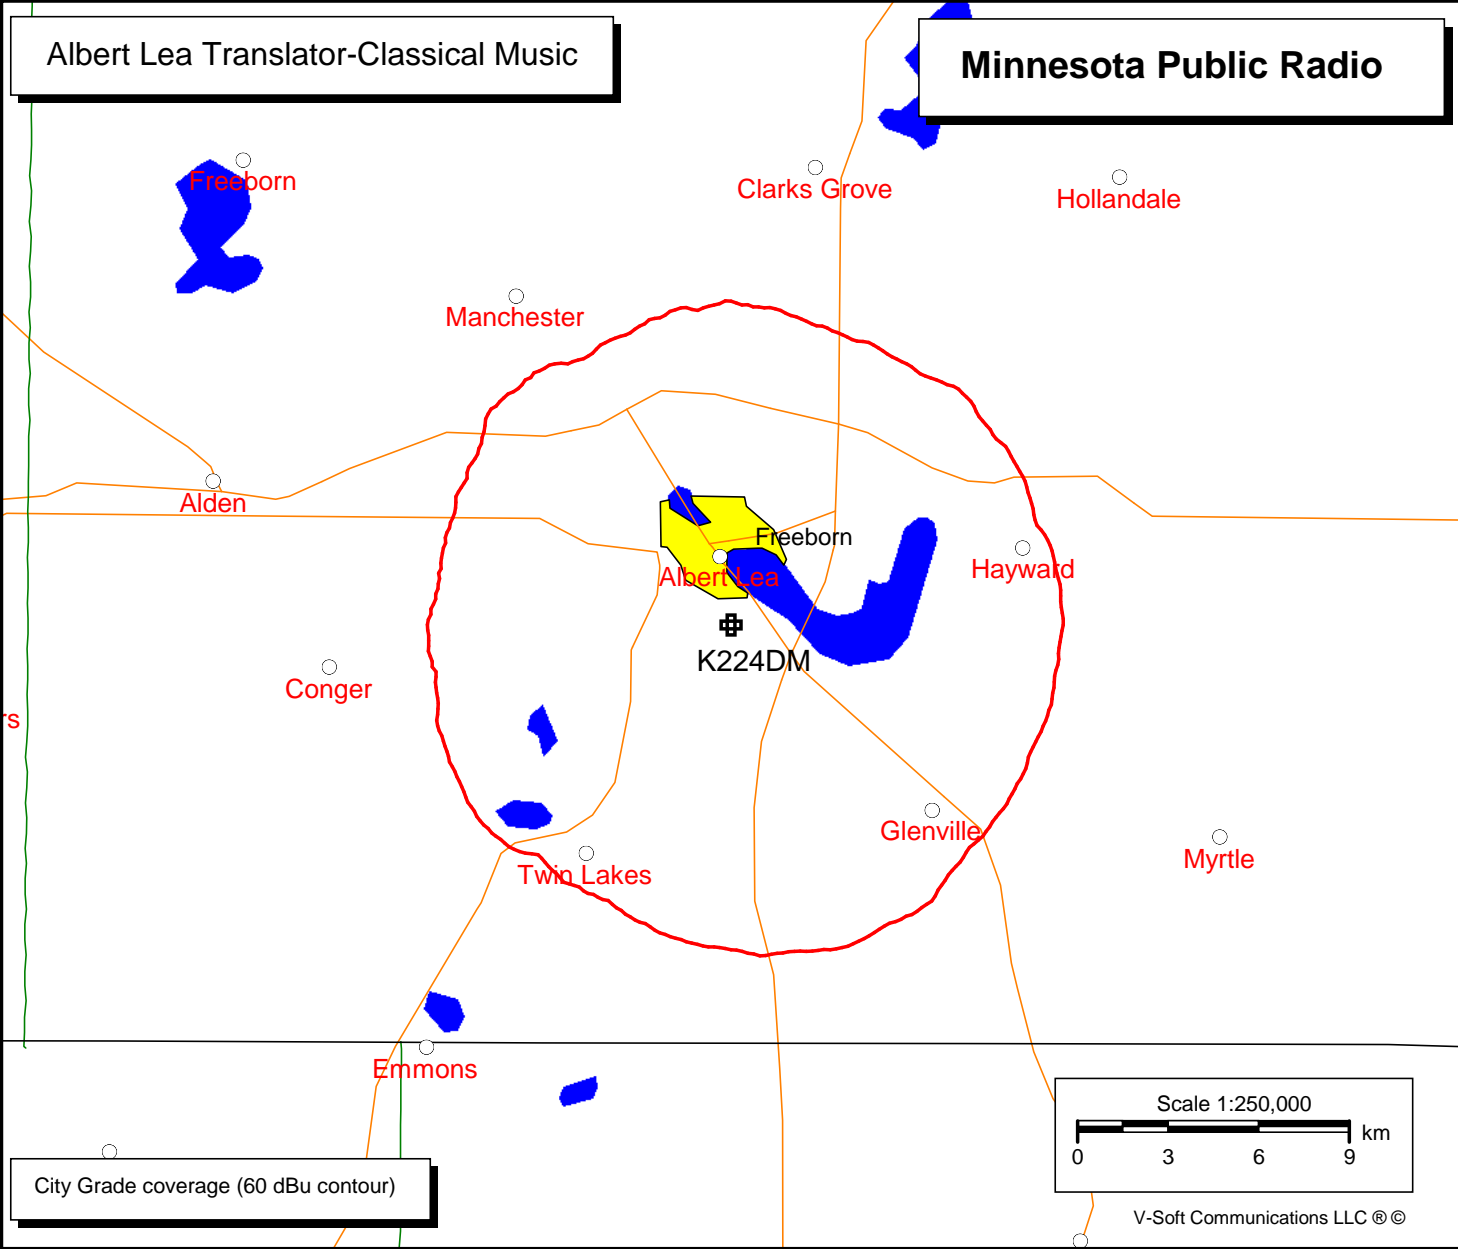

K224DM
BLFT20070521AAV
Latitude: 43-37-40 N
Longitude: 093-21-49 W
ERP: 0.25 kW
Channel: 224
Frequency: 92.7 MHz
AMSL Height: 449.0 m
Elevation: 391.0 m
Horiz. Pattern: Omni
Vert. Pattern: No

Albert Lea Translator-Classical Music

Minnesota Public Radio

City Grade coverage (60 dBu contour)

V-Soft Communications LLC ©