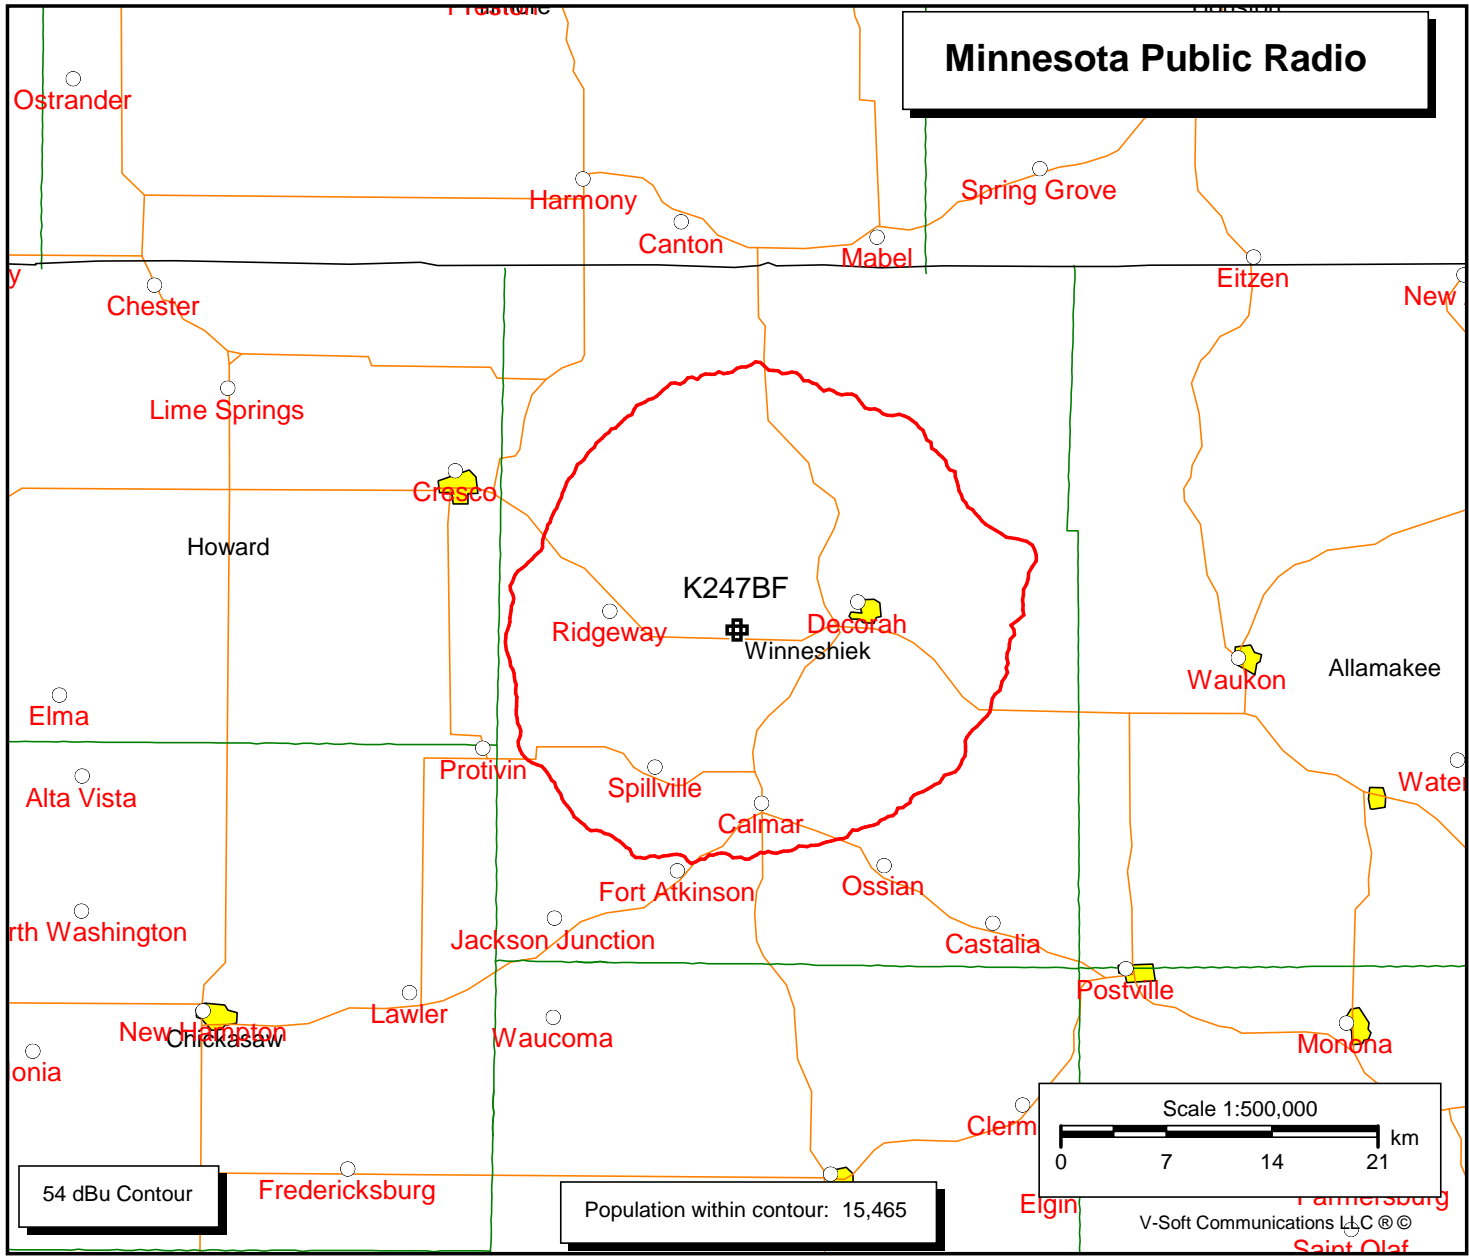

K247BF
BLFT20070226ABN
Latitude: 43-17-13 N
Longitude: 091-53-03 W
ERP: 0.115 kW
Channel: 247
Frequency: 97.3 MHz
AMSL Height: 461.0 m
Elevation: 370.0 m
Horiz. Pattern: Omni
Vert. Pattern: No

Minnesota Public Radio

54 dBu Contour

Population within contour: 15,465

V-Soft Communications LLC ©
Saint Olaf