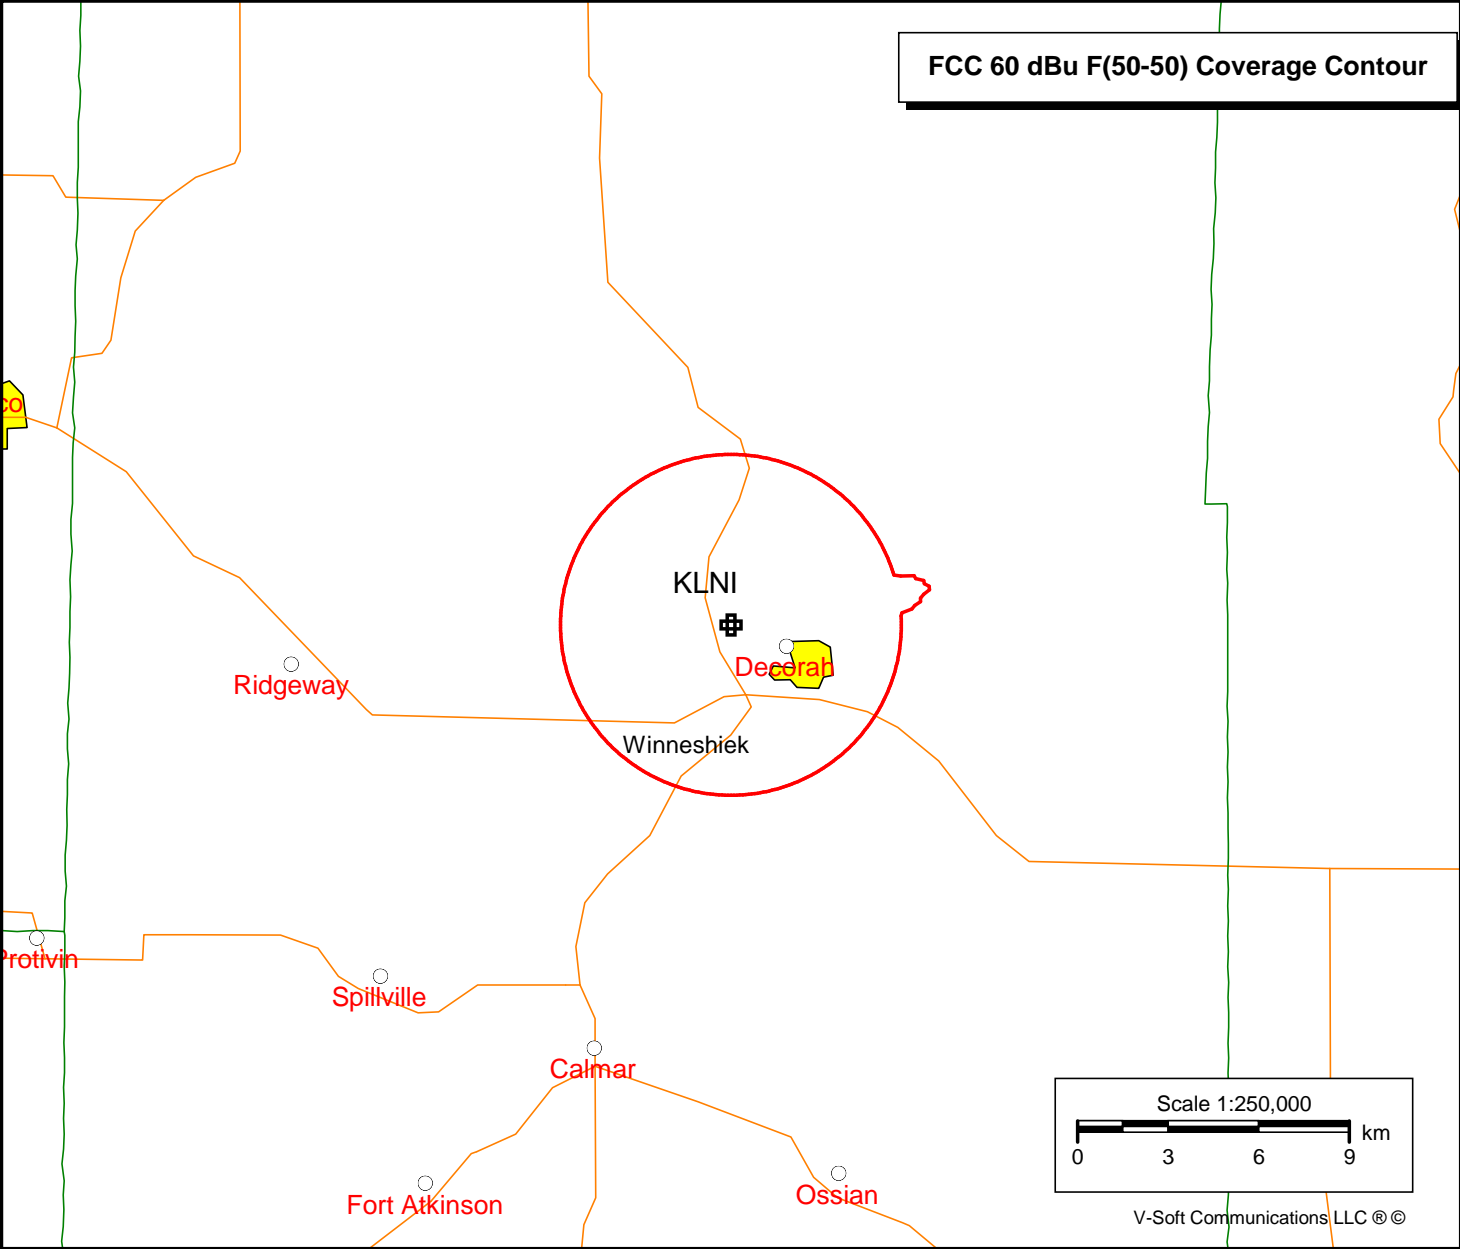

KLNI
BLED19931202KA
Latitude: 43-18-35 N
Longitude: 091-48-30 W
ERP: 0.10 kW
Channel: 204
Frequency: 88.7 MHz
AMSL Height: 324.0 m
Elevation: 266.0 m
Horiz. Pattern: Omni
Vert. Pattern: No

FCC 60 dBu F(50-50) Coverage Contour