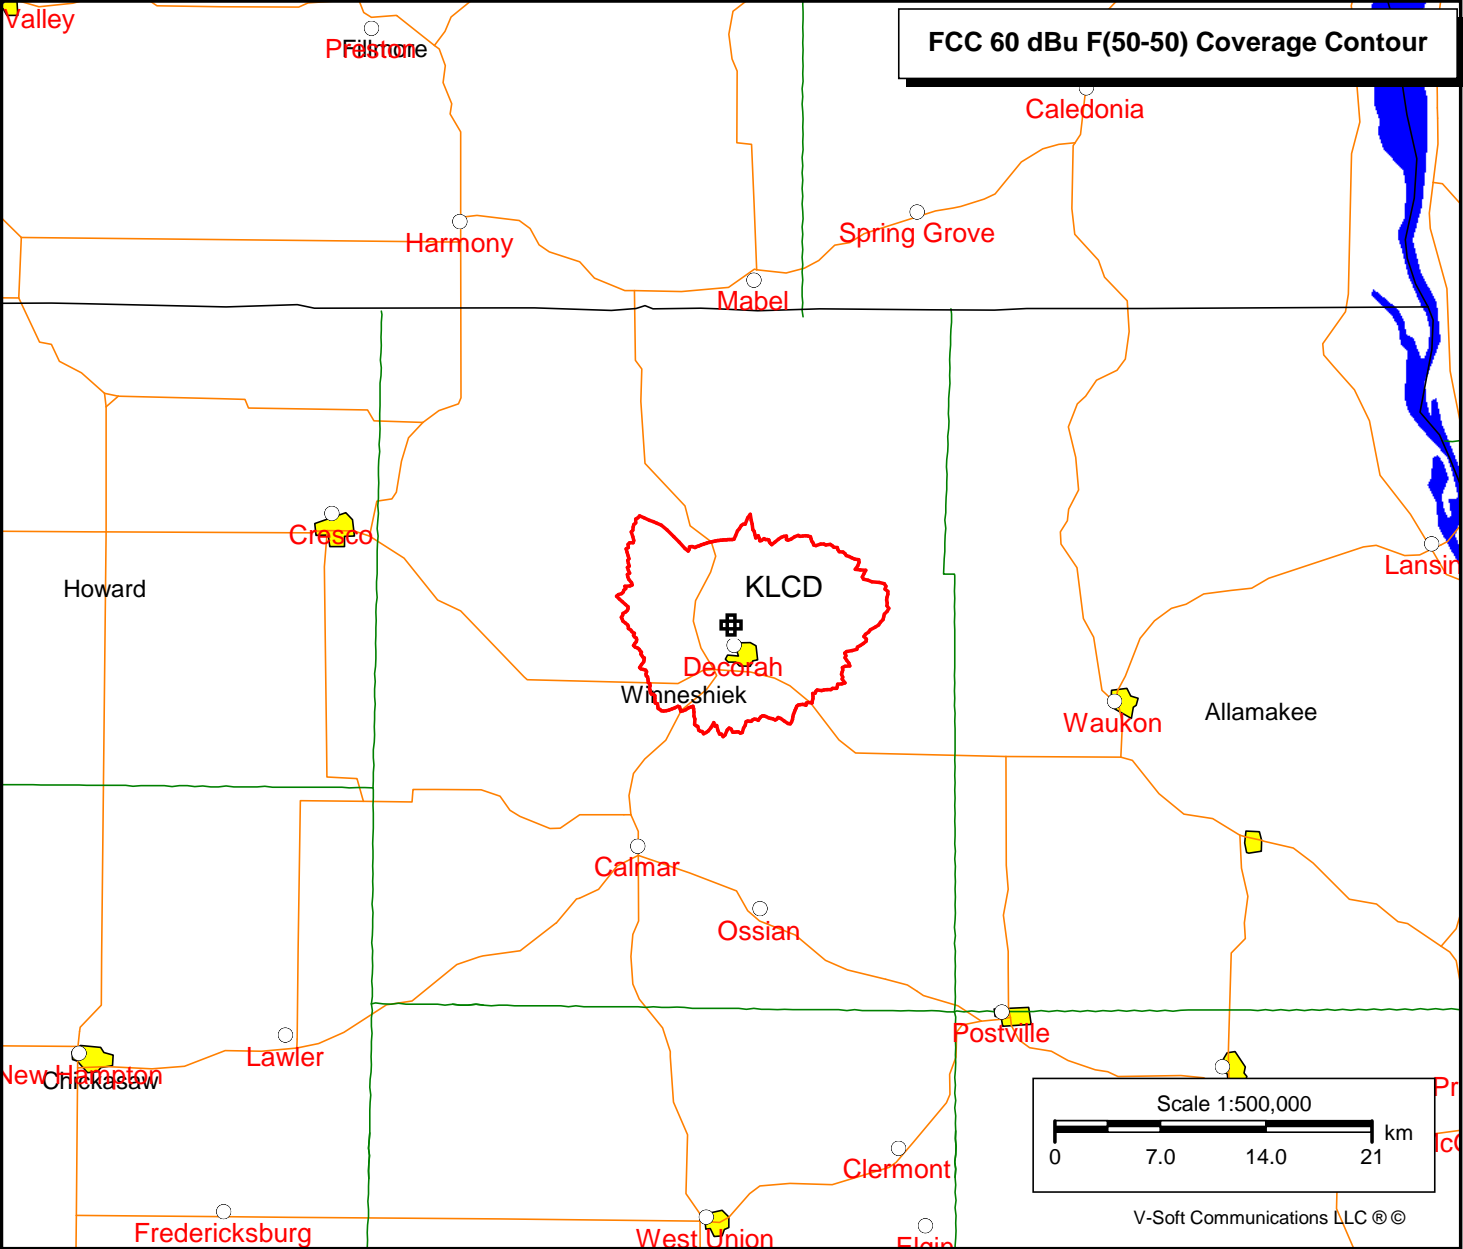

**KLCD**  
BLED19811023AJ  
Latitude: 43-18-56 N  
Longitude: 091-47-18 W  
ERP: 0.10 kW  
Channel: 208  
Frequency: 89.5 MHz  
AMSL Height: 387.0 m  
Elevation: 344.0 m  
Horiz. Pattern: Omni  
Vert. Pattern: No