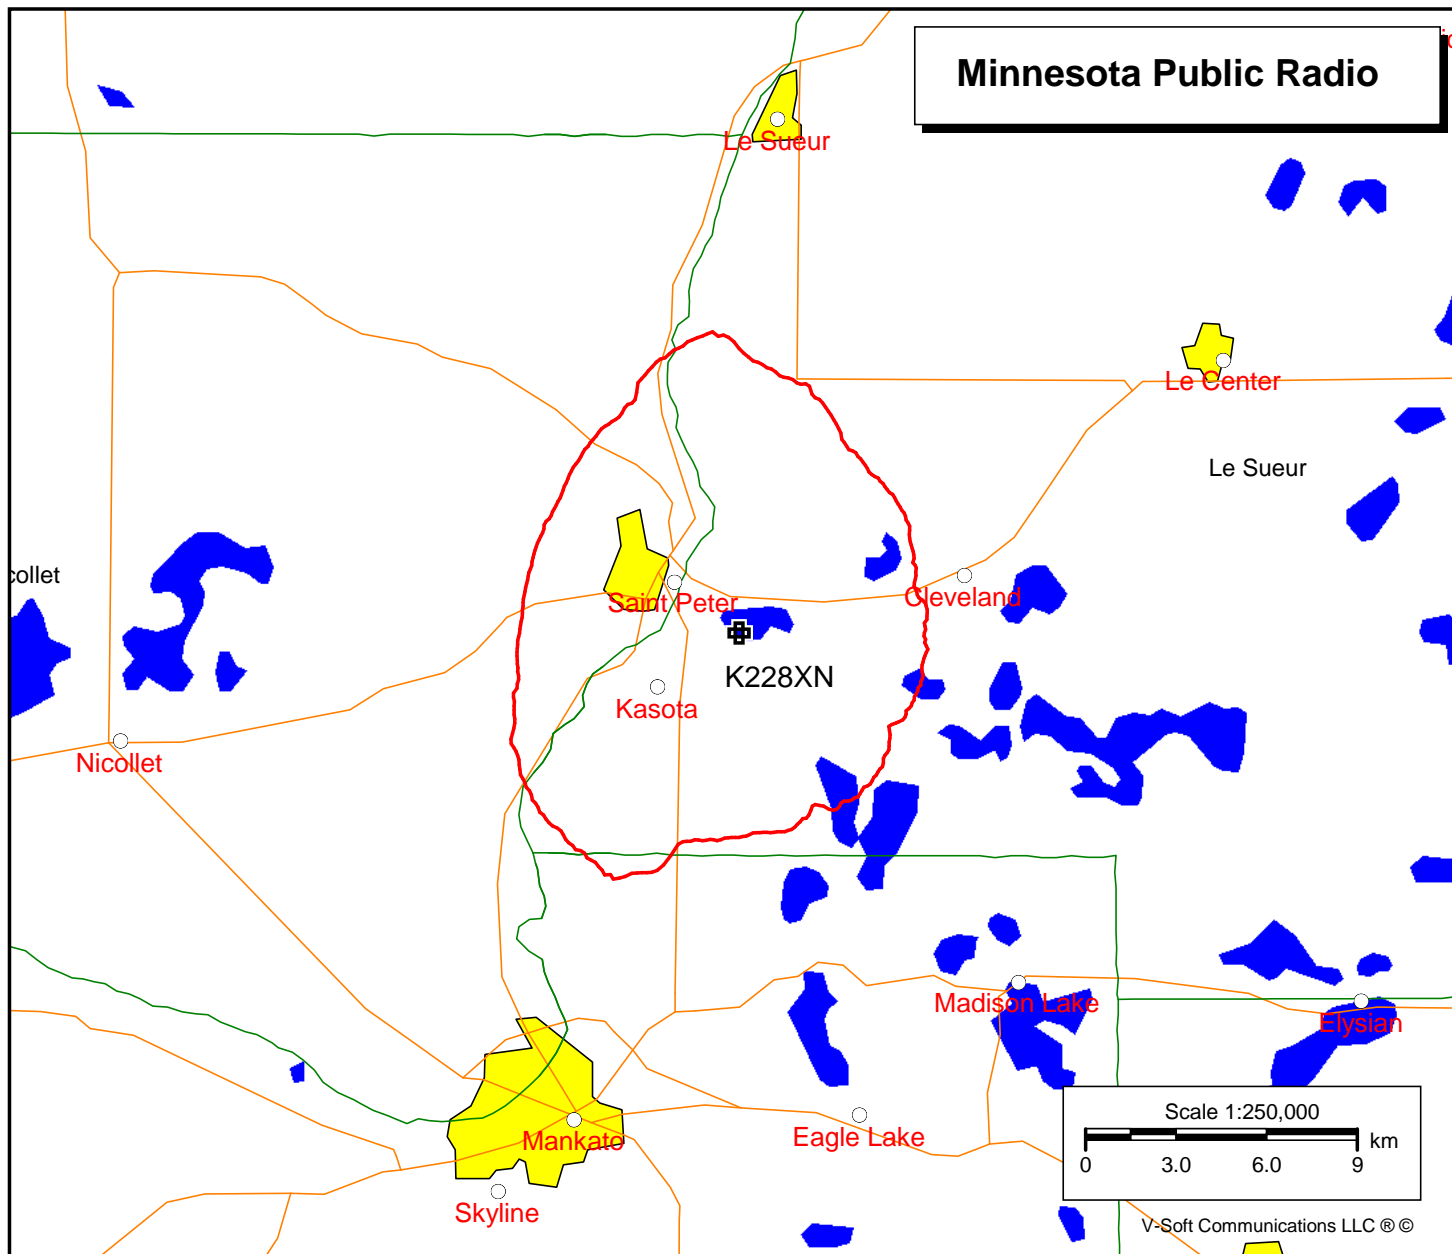

K228XN

BLFT20090619ACK
Latitude: 44-18-31 N
Longitude: 093-55-52 W
ERP: 0.06 kW
Channel: 228
Frequency: 93.5 MHz
AMSL Height: 361.0 m
Elevation: 305.0 m
Horiz. Pattern: Omni
Vert. Pattern: No

Minnesota Public Radio