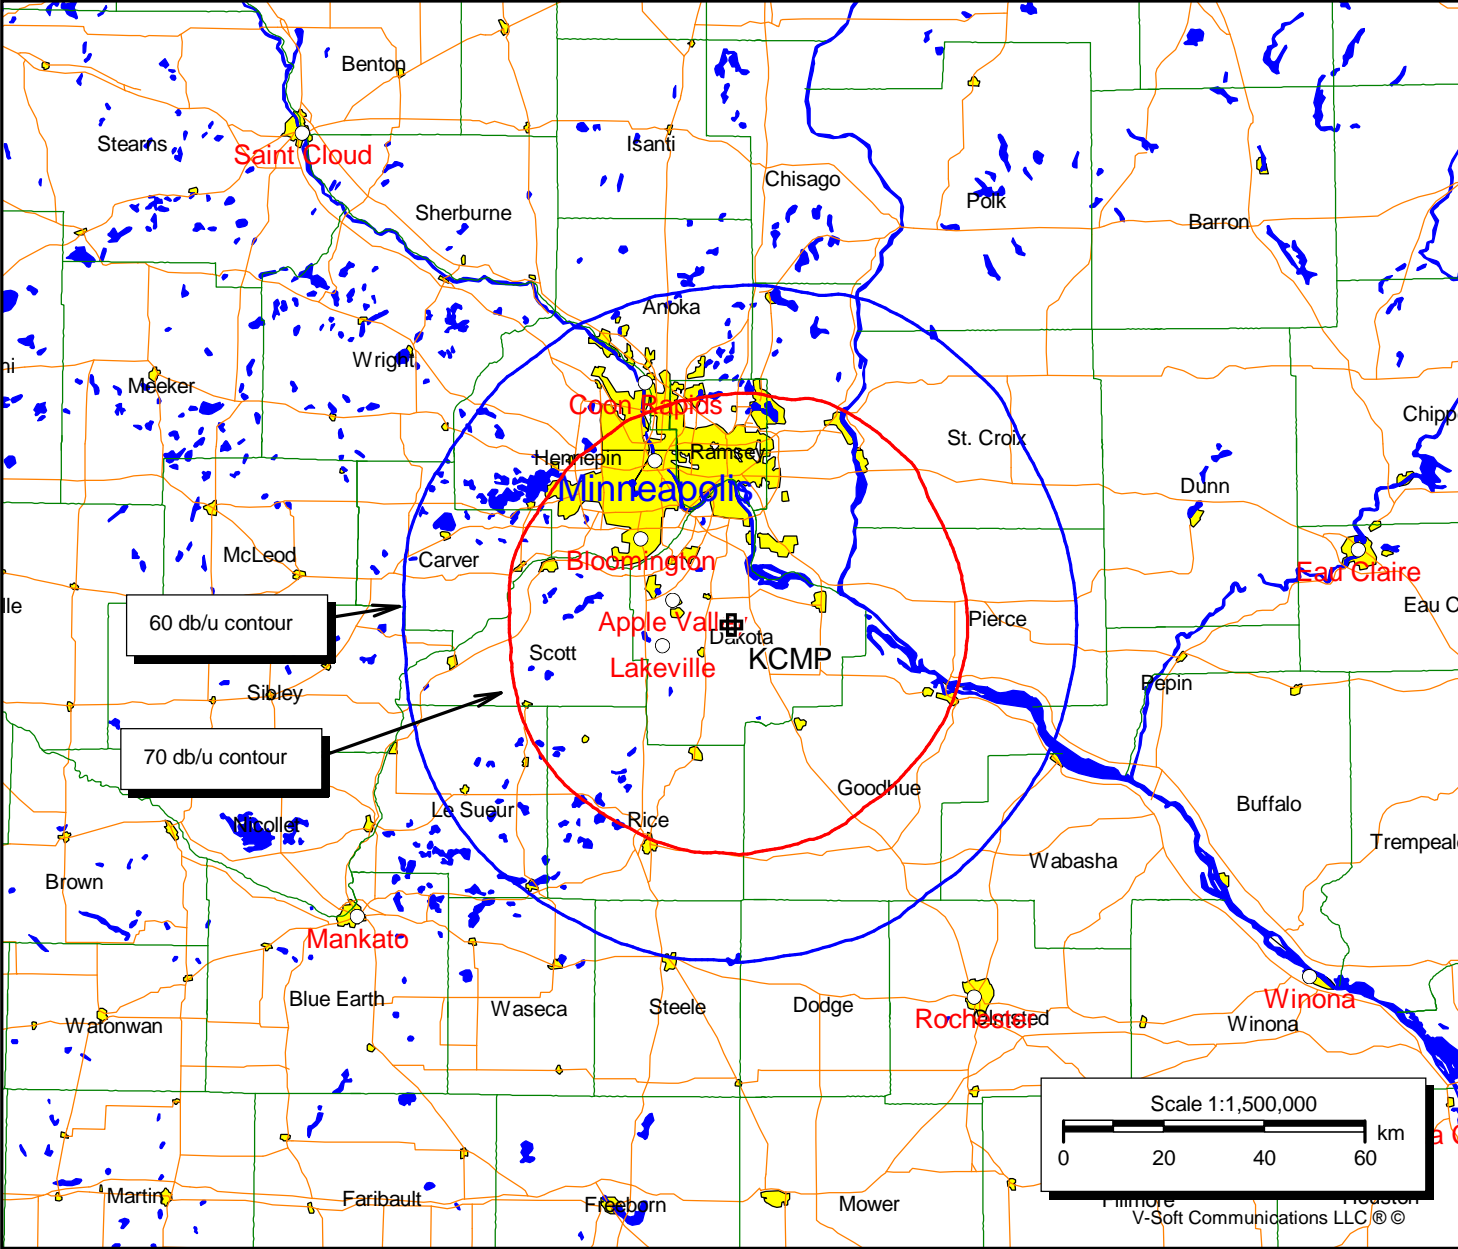

Minnesota Public Radio

KCMP
Latitude: 44-41-19 N
Longitude: 093-04-22 W
ERP: 100.00 kW
Frequency: 89.3 MHz
HAAT:234.0 m

January 31, 2005