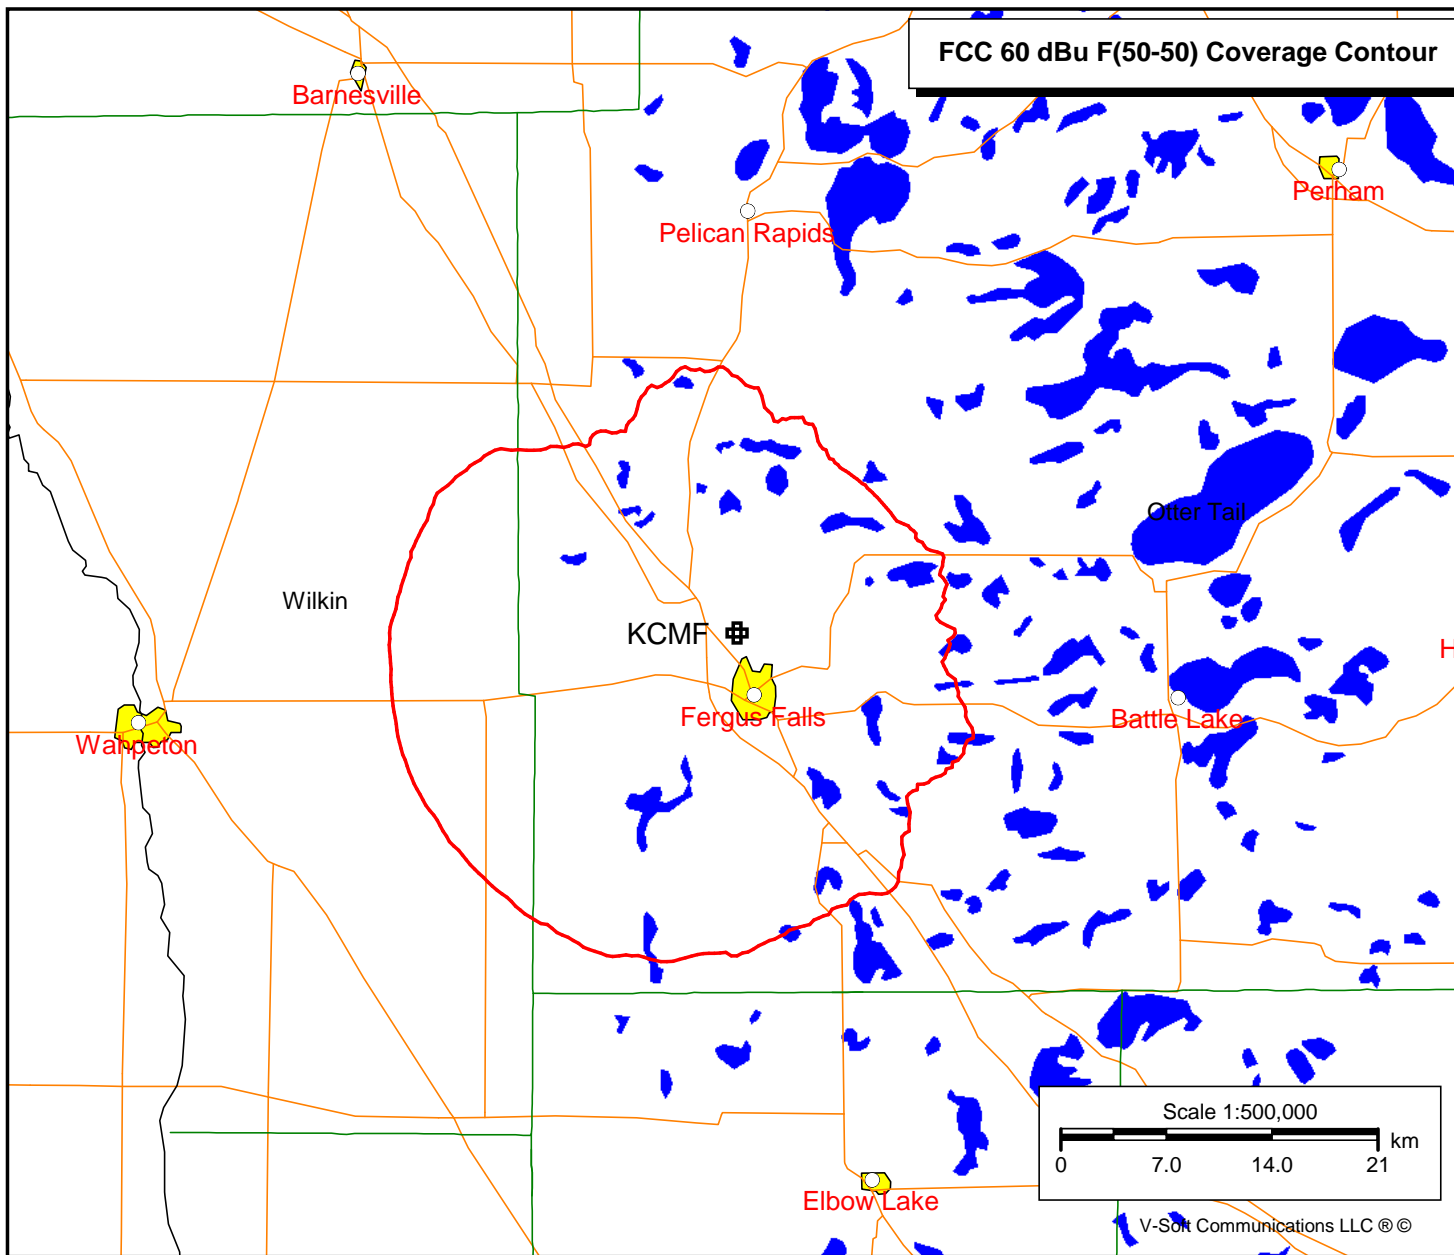

KCMF

BLED20030610ACR
Latitude: 46-19-12 N
Longitude: 096-05-32 W
ERP: 2.70 kW
Channel: 209
Frequency: 89.7 MHz
AMSL Height: 439.0 m
Elevation: 384.0 m
Horiz. Pattern: Omni
Vert. Pattern: No

FCC 60 dBu F(50-50) Coverage Contour